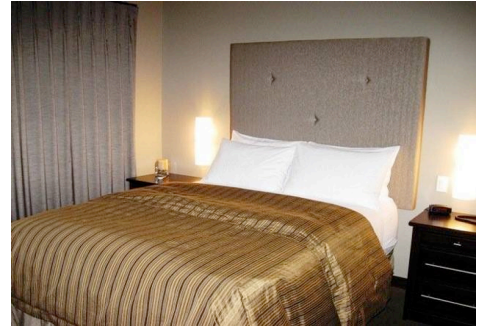

SUNRISE RIDGE

WATERFRONT RESORT

2 Bedroom Suite/Lock-off (Sleeps 6) - 926 Sq Ft

Suite 114 - Phase 3 – The Lodge

Unit Specifications:

• solid wood finishings	• pillow top queen mattress	• Vanity bowl sinks
• quality fixtures	• granite countertops	• 10 ml glass shower doors
• stainless steel appliances	• porcelain tile	• in floor heating
• designer carpets	• high quality furniture	• flat screen televisions
• cozy fireplace	• custom window treatments	• washer / dryer
• patio furniture	• natural gas bbq	• queen sofa bed