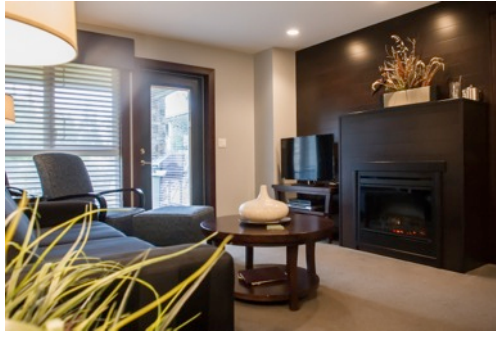

S U N R I S E R I D G E
W A T E R F R O N T R E S O R T

3 Bedroom (Sleeps 8) - 1271 Sq Ft
Suite 214 - Phase 2 – 200 Building, main level

Unit Specifications:

• solid wood finishings	• pillow top queen mattress	• Vanity bowl sinks
• upscale fixtures	• granite countertops	• 10 ml glass shower doors
• stainless steel appliances	• porcelain tile	• in floor heating
• designer carpets	• high quality furniture	• flat screen televisions
• cozy fireplace	• custom window treatments	• washer / dryer
• patio furniture	• natural gas bbq	• queen sofa bed